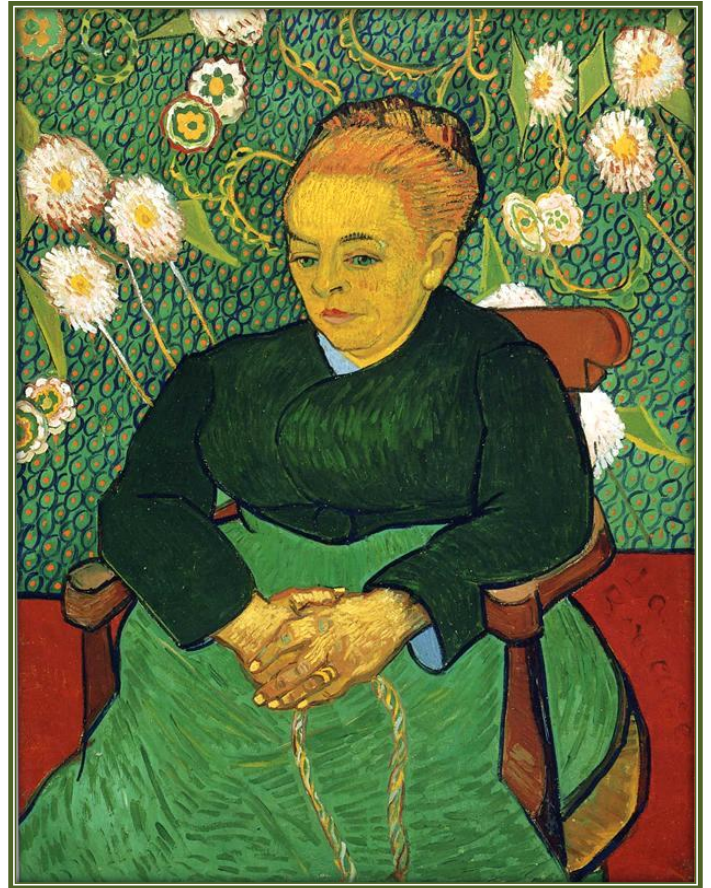

Arlesienne, Portrait of Madame Ginoux, 1888
L'Arlesienne: Madame Ginoux with Gloves and Umbrella, 1888

Van Gogh

Portrait of L'Arlesienne, Portrait of Madame Ginoux, 1890

1888
The
Trinquetaille
Bridge

Young Man with a Hat.

VINCENT
VAN GOGH

*Portrait of a Young
Peasant, 1889*

Country Road, 1890

Vincent van Gogh

Young Man with a Hat, 1888

Portrait of a Young Peasant, 1889

Corridor in the asylum, 1889

Vincent Van Gogh

Madame Augustine Roulin, 1889

Vincent Van Gogh

3 portraits of Madame Roulin Rocking the Cradle (A lullaby), 1889

Olive Grove, 1889

Van Gogh

Olive Grove - Orange Sky, 1889

Olive Grove - Pale Blue Sky, 1889

Van Gogh

Olive Trees with Yellow Sky and Sun, 1889

Portraits of Postman Joseph-Etienne Roulin, 1889

Vincent van Gogh

*Self Portrait
with Bandaged Ear, 1889*

*Vincent
van
Gogh*

Self Portrait with Palette, 1889

Self Portrait, 1889