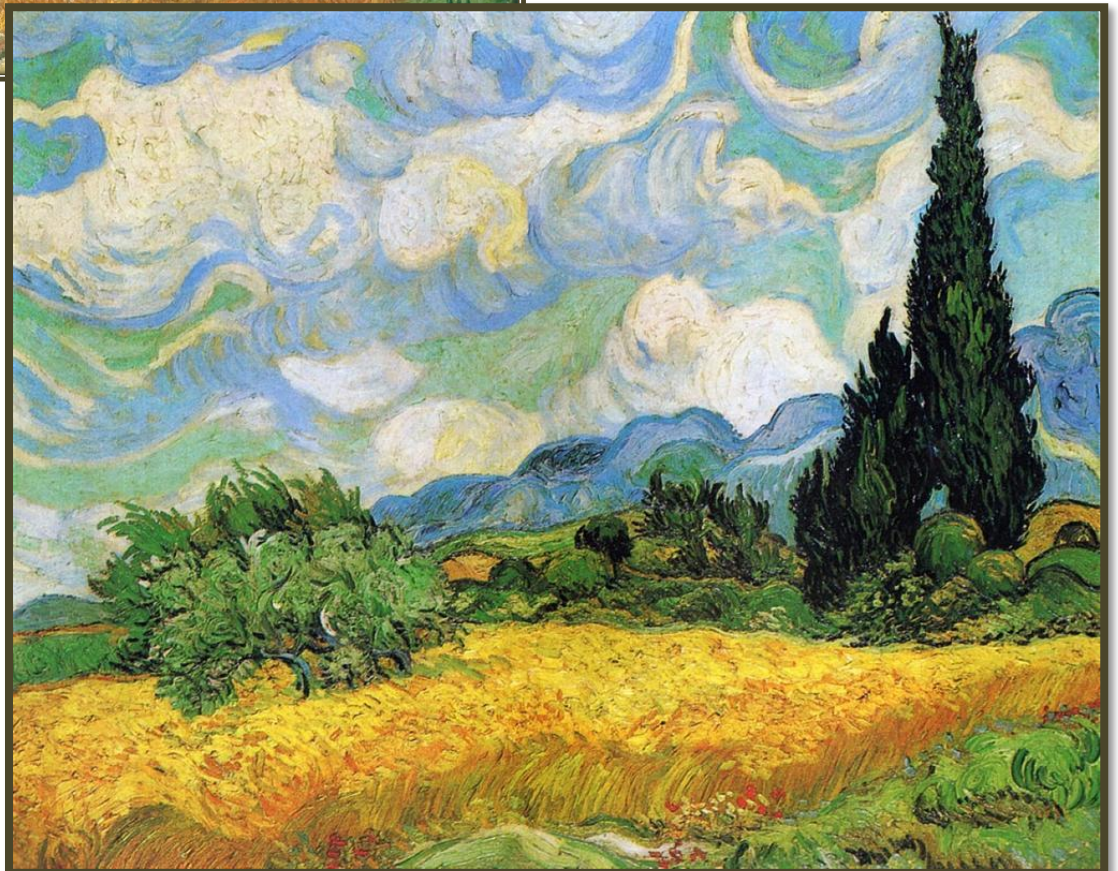

Olive Trees with Yellow Sky and Sun, 1889

Portraits of Postman Joseph-Etienne Roulin, 1889

Vincent van Gogh

*Self Portrait
with Bandaged Ear, 1889*

*Vincent
van
Gogh*

Self Portrait with Palette, 1889

Self Portrait, 1889

*2 Self
Portraits,
1889*

*Self Portrait
with Bandaged Ear, 1889*

*Vincent
van
Gogh*

*Wheat Field with
Cypresses, 1889*

*Wheat Field
with
Cypresses at
the Haude
Galline near
Eygalieres,
1889*

*Wheatfield
with Cypress
Tree, 1889*

Daubigny's Garden (2), 1890
Vincent van Gogh

Vincent van Gogh

Prisoners Exercising (Prisoners Round), 1890