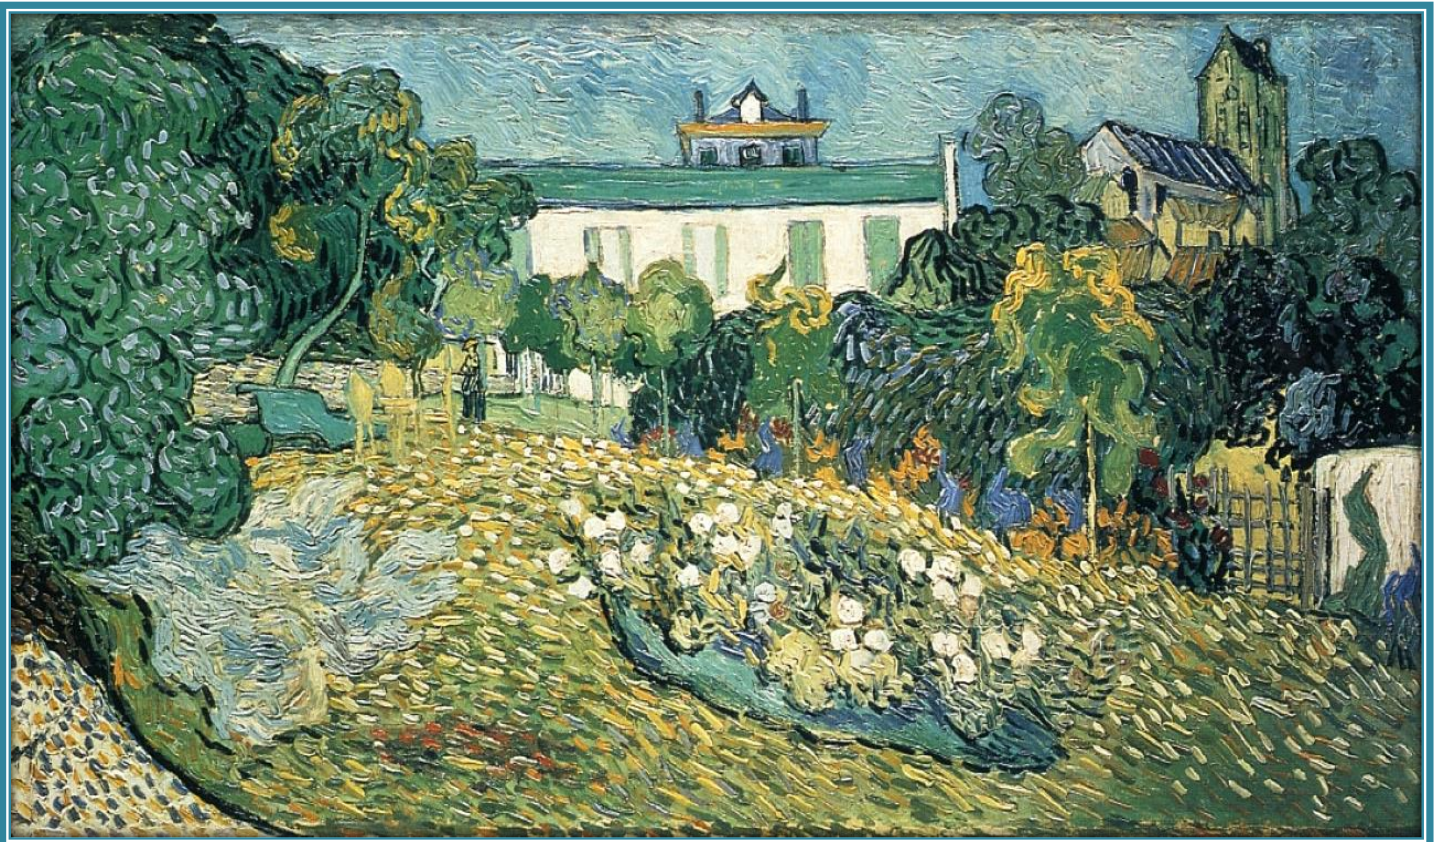

Olive Trees with Yellow Sky and Sun, 1889

Portraits of Postman Joseph-Etienne Roulin, 1889

Vincent van Gogh

*Self Portrait
with Bandaged Ear, 1889*

*Vincent
van
Gogh*

Self Portrait with Palette, 1889

Self Portrait, 1889

*2 Self
Portraits,
1889*

*Self Portrait
with Bandaged Ear, 1889*

*Vincent
van
Gogh*

*Wheat Field with
Cypresses, 1889*

*Wheat Field
with
Cypresses at
the Haude
Galline near
Eygalieres,
1889*

*Wheatfield
with Cypress
Tree, 1889*

Daubigny's Garden (2), 1890
Vincent van Gogh

Vincent van Gogh

Prisoners Exercising (Prisoners Round), 1890