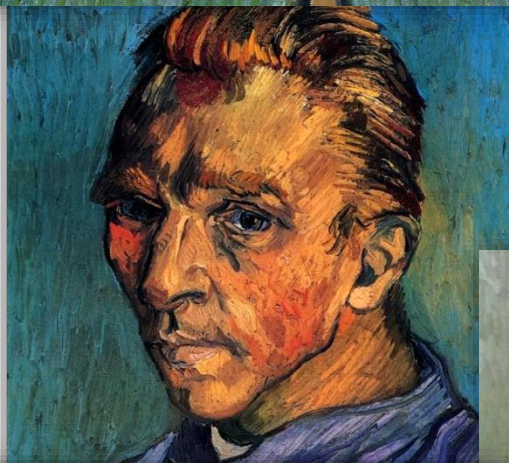

VINCENT
VAN GOGH

*Portrait of a Young
Peasant, 1889*

Country Road, 1890

Vincent van Gogh

Young Man with a Hat, 1888

Portrait of a Young Peasant, 1889

Corridor in the asylum, 1889

Vincent Van Gogh

Madame Augustine Roulin, 1889

Vincent Van Gogh

3 portraits of Madame Roulin Rocking the Cradle (A lullaby), 1889

Olive Grove, 1889

Van Gogh

Olive Grove - Orange Sky, 1889

Olive Grove - Pale Blue Sky, 1889

Van Gogh

Olive Trees with Yellow Sky and Sun, 1889

Portraits of Postman Joseph-Etienne Roulin, 1889

Vincent van Gogh

*Self Portrait
with Bandaged Ear, 1889*

*Vincent
van
Gogh*

Self Portrait with Palette, 1889

Self Portrait, 1889

*2 Self
Portraits,
1889*

*Self Portrait
with Bandaged Ear, 1889*

*Vincent
van
Gogh*

*Wheat Field with
Cypresses, 1889*

*Wheat Field
with
Cypresses at
the Haude
Galline near
Eygalieres,
1889*

*Wheatfield
with Cypress
Tree, 1889*