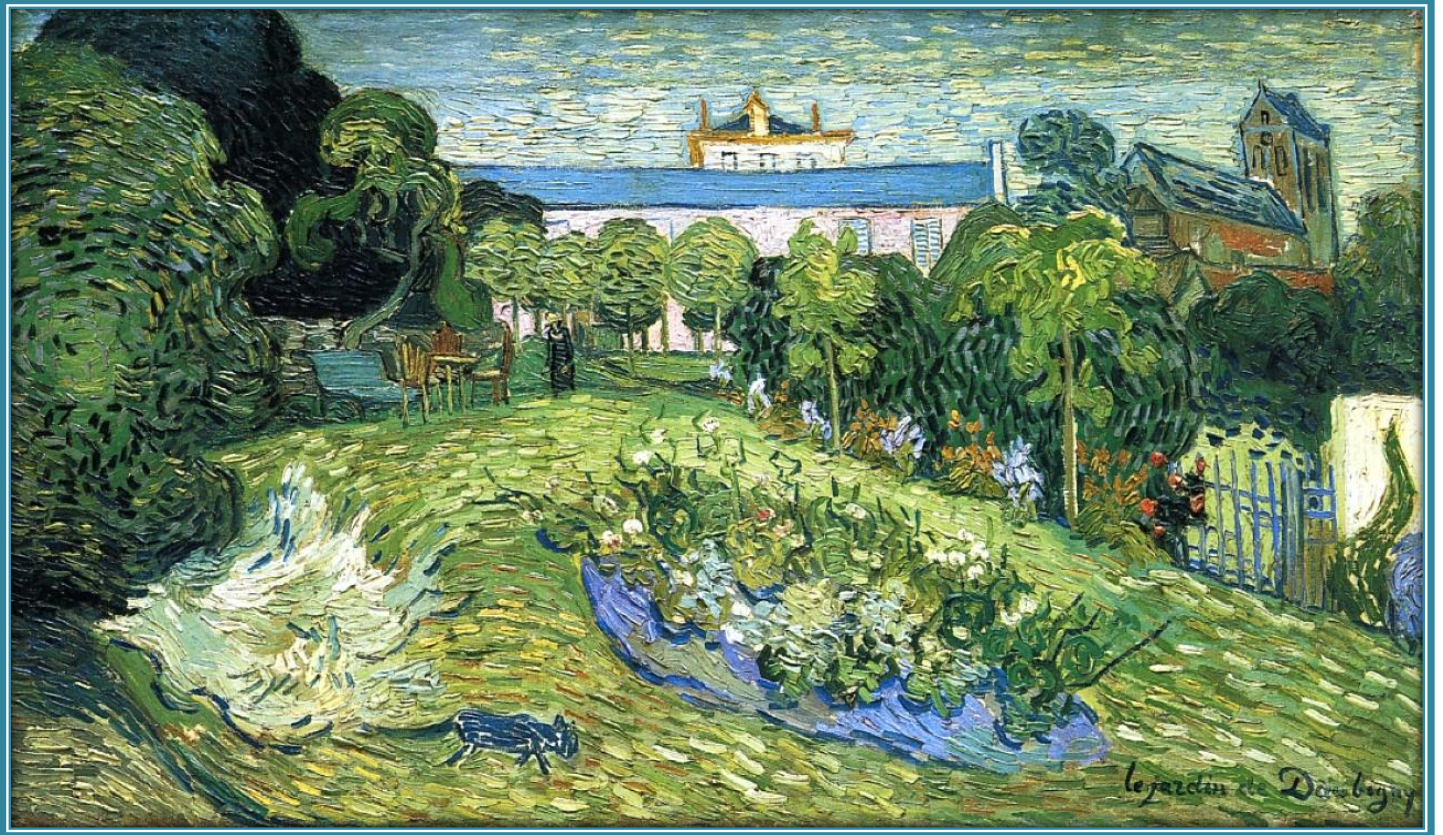

Madame Augustine Roulin, 1889

Vincent Van Gogh

3 portraits of Madame Roulin Rocking the Cradle (A lullaby), 1889

Olive Grove, 1889

Van Gogh

Olive Grove - Orange Sky, 1889

Olive Grove - Pale Blue Sky, 1889

Van Gogh

Olive Trees with Yellow Sky and Sun, 1889

Portraits of Postman Joseph-Etienne Roulin, 1889

Vincent van Gogh

*Self Portrait
with Bandaged Ear, 1889*

*Vincent
van
Gogh*

Self Portrait with Palette, 1889

Self Portrait, 1889

*2 Self
Portraits,
1889*

*Self Portrait
with Bandaged Ear, 1889*

*Vincent
van
Gogh*

*Wheat Field with
Cypresses, 1889*

*Wheat Field
with
Cypresses at
the Haude
Galline near
Eygalieres,
1889*

*Wheatfield
with Cypress
Tree, 1889*

Daubigny's Garden (2), 1890
Vincent van Gogh

Vincent van Gogh

Prisoners Exercising (Prisoners Round), 1890