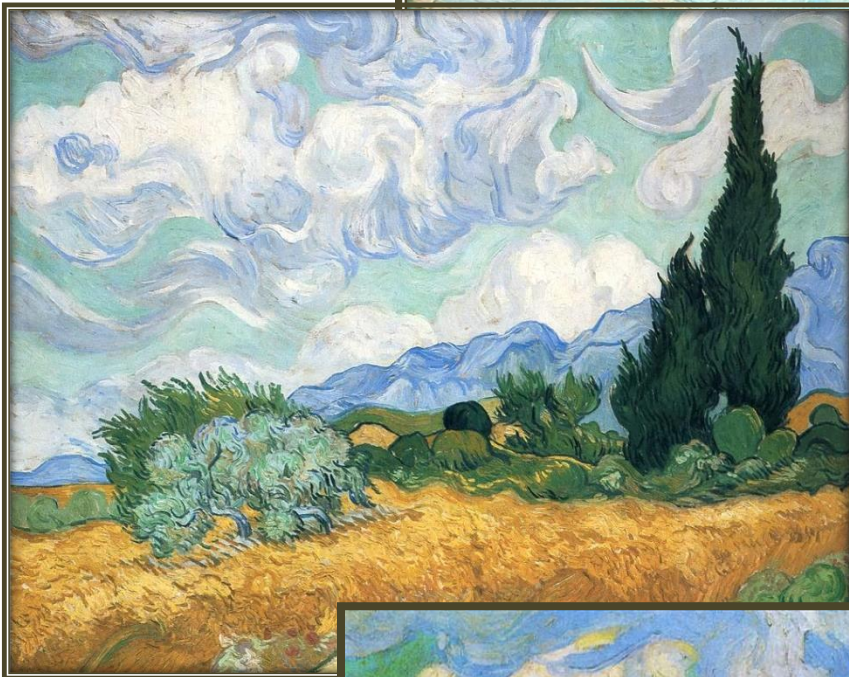

Madame Augustine Roulin, 1889

Vincent Van Gogh

3 portraits of Madame Roulin Rocking the Cradle (A lullaby), 1889

Olive Grove, 1889

Van Gogh

Olive Grove - Orange Sky, 1889

Olive Grove - Pale Blue Sky, 1889

Van Gogh

Olive Trees with Yellow Sky and Sun, 1889

Portraits of Postman Joseph-Etienne Roulin, 1889

Vincent van Gogh

*Self Portrait
with Bandaged Ear, 1889*

*Vincent
van
Gogh*

Self Portrait with Palette, 1889

Self Portrait, 1889

*2 Self
Portraits,
1889*

*Self Portrait
with Bandaged Ear, 1889*

*Vincent
van
Gogh*

*Wheat Field with
Cypresses, 1889*

*Wheat Field
with
Cypresses at
the Haude
Galline near
Eygalieres,
1889*

*Wheatfield
with Cypress
Tree, 1889*