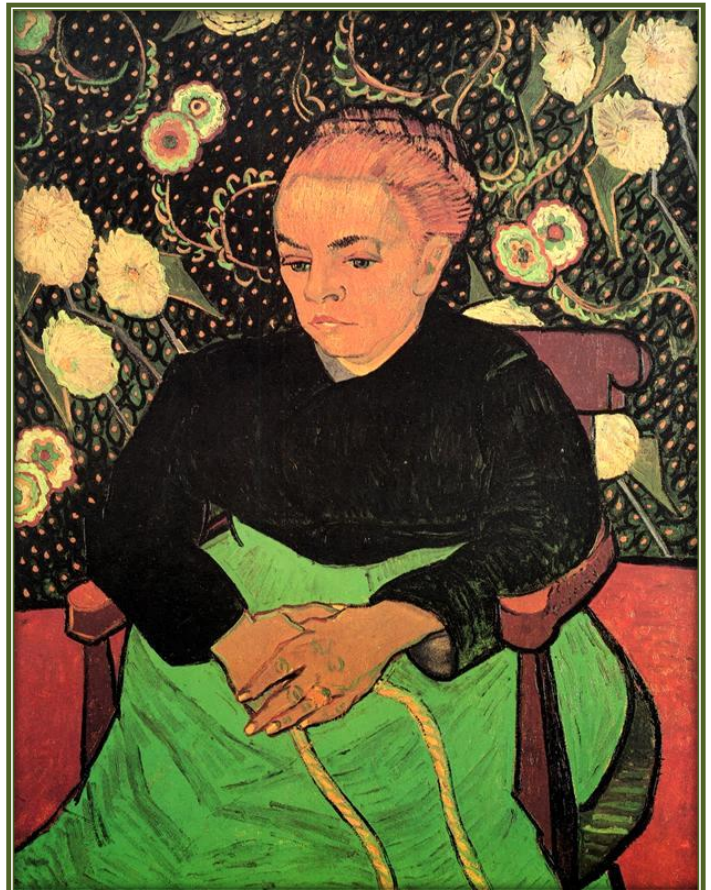

Arlesienne, Portrait of Madame Ginoux, 1888
L'Arlesienne: Madame Ginoux with Gloves and Umbrella, 1888

Van Gogh

Portrait of L'Arlesienne, Portrait of Madame Ginoux, 1890

1888
The
Trinquetaille
Bridge

Young Man with a Hat.

VINCENT
VAN GOGH

*Portrait of a Young
Peasant, 1889*

Country Road, 1890

Vincent van Gogh

Young Man with a Hat, 1888

Portrait of a Young Peasant, 1889

Corridor in the asylum, 1889

Vincent Van Gogh

The Entrance Hall of Saint-Paul Hospital, 1889

Vincent Van Gogh

The Courtyard of the Hospital in Arles, 1889

Van Gogh

Window of Vincent's Studio at the Asylum, 1889

Vincent Van Gogh

The Good Samaritan, after Delacroix, 1890

Madame Augustine Roulin, 1889

Vincent Van Gogh

3 portraits of Madame Roulin Rocking the Cradle (A lullaby), 1889

Olive Grove, 1889

Van Gogh

Olive Grove - Orange Sky, 1889

Olive Grove - Pale Blue Sky, 1889

Van Gogh