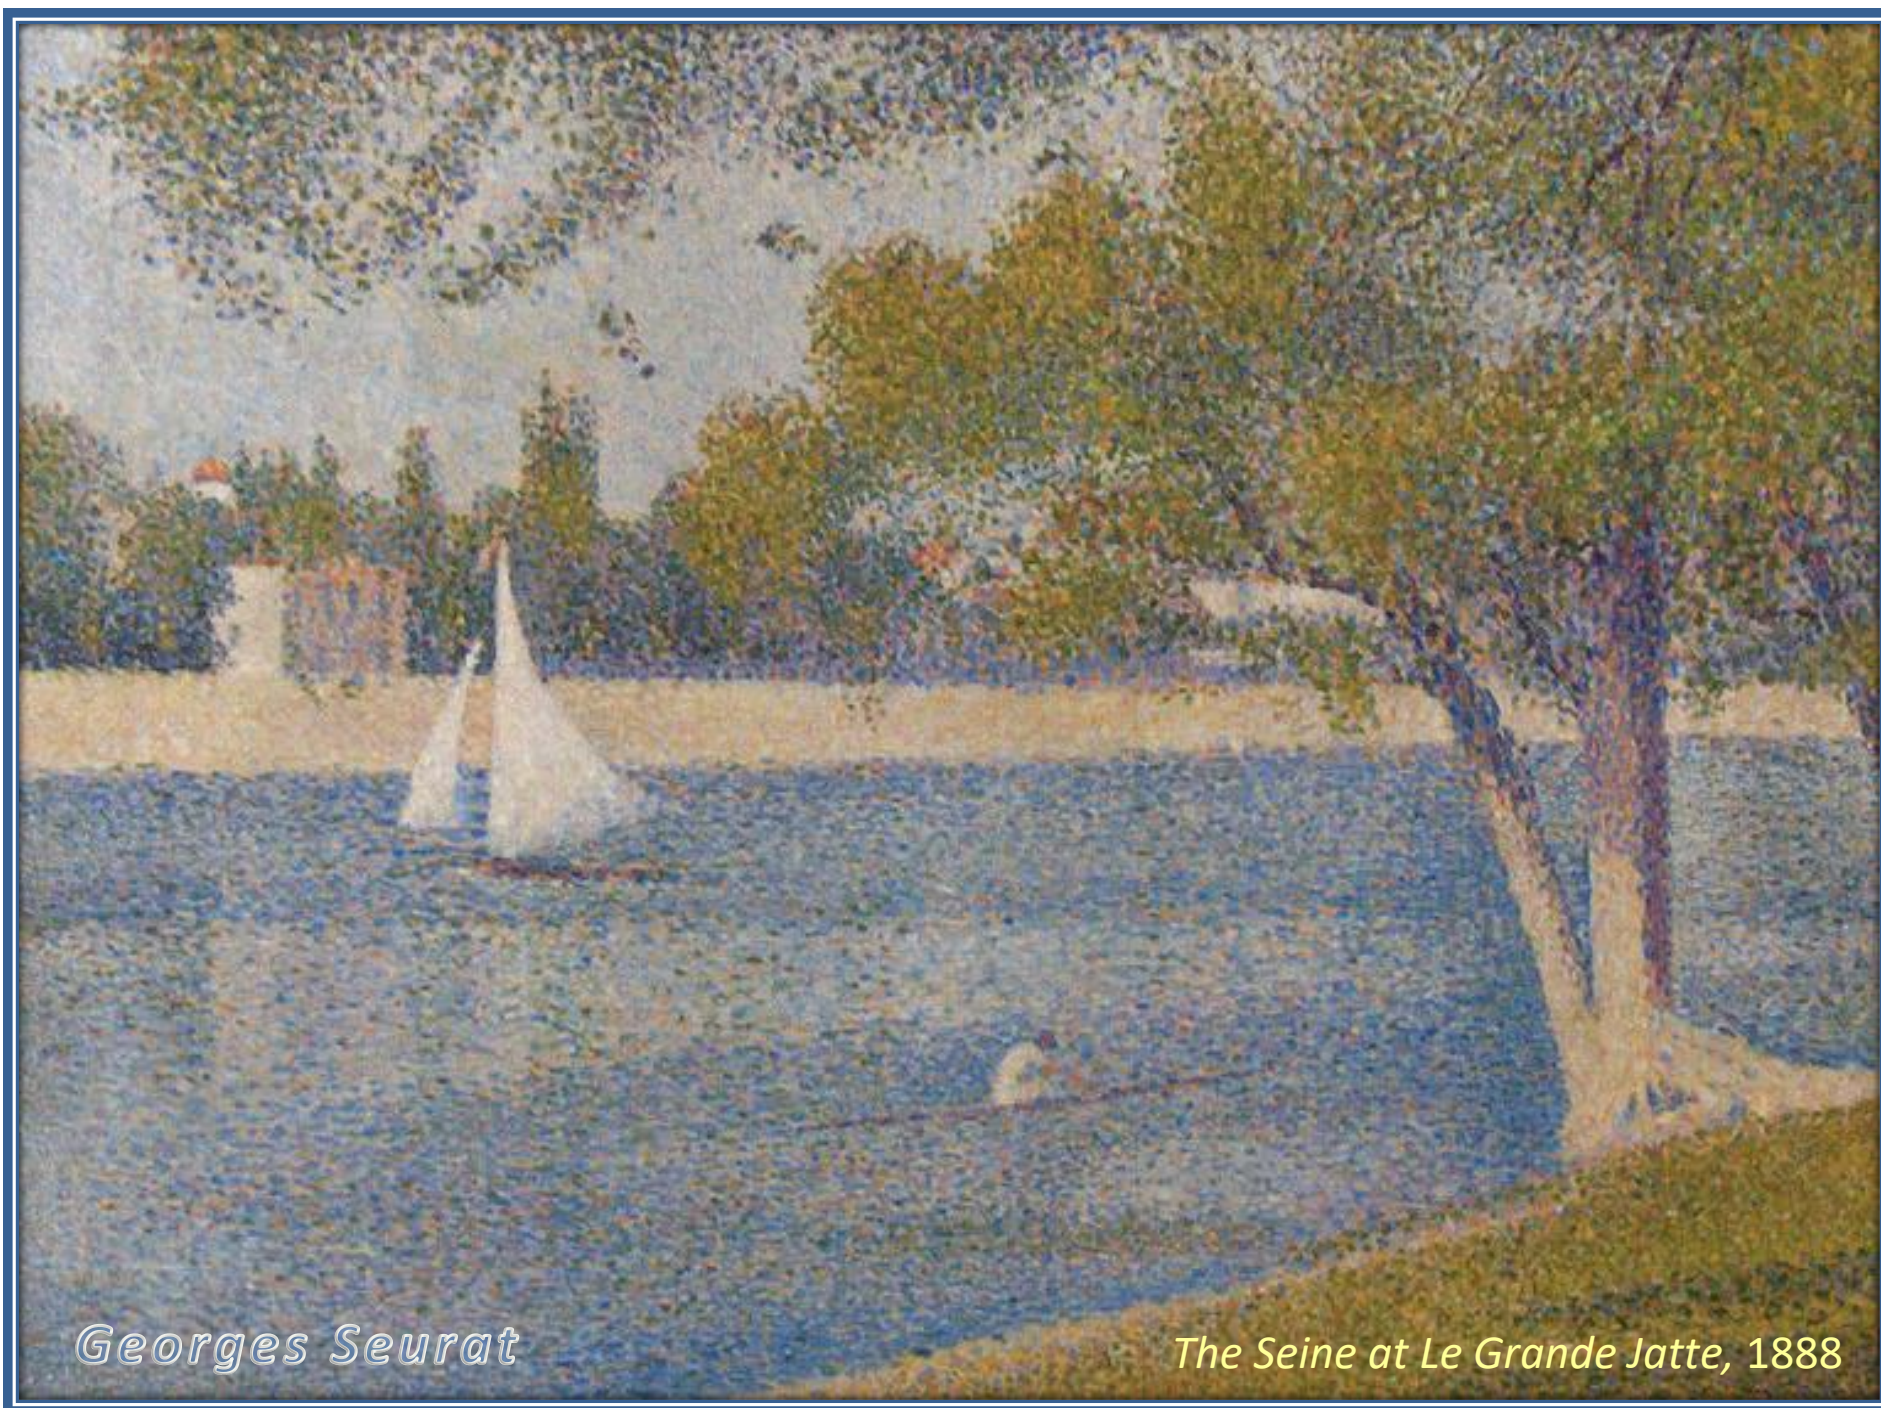

*Landscape in the ile-de-France, 1881-1882*

*Seurat*

Oil on canvas

*The Mower, 1881-1882*

Oil on wood

*Georges Seurat*

*The Stonebreaker, 1882*

Oil on wood

*Seurat*

*Port-en-Bessin Entrance to the Harbor, 1888*

Seurat

*The Seine at La Grande Jatte in the Spring, 1888*

*Georges Seurat*

*The Seine at Le Grande Jatte, 1888*

*Seurat*

*The Channel of Gravelines, Petit Fort Philippe, 1890*