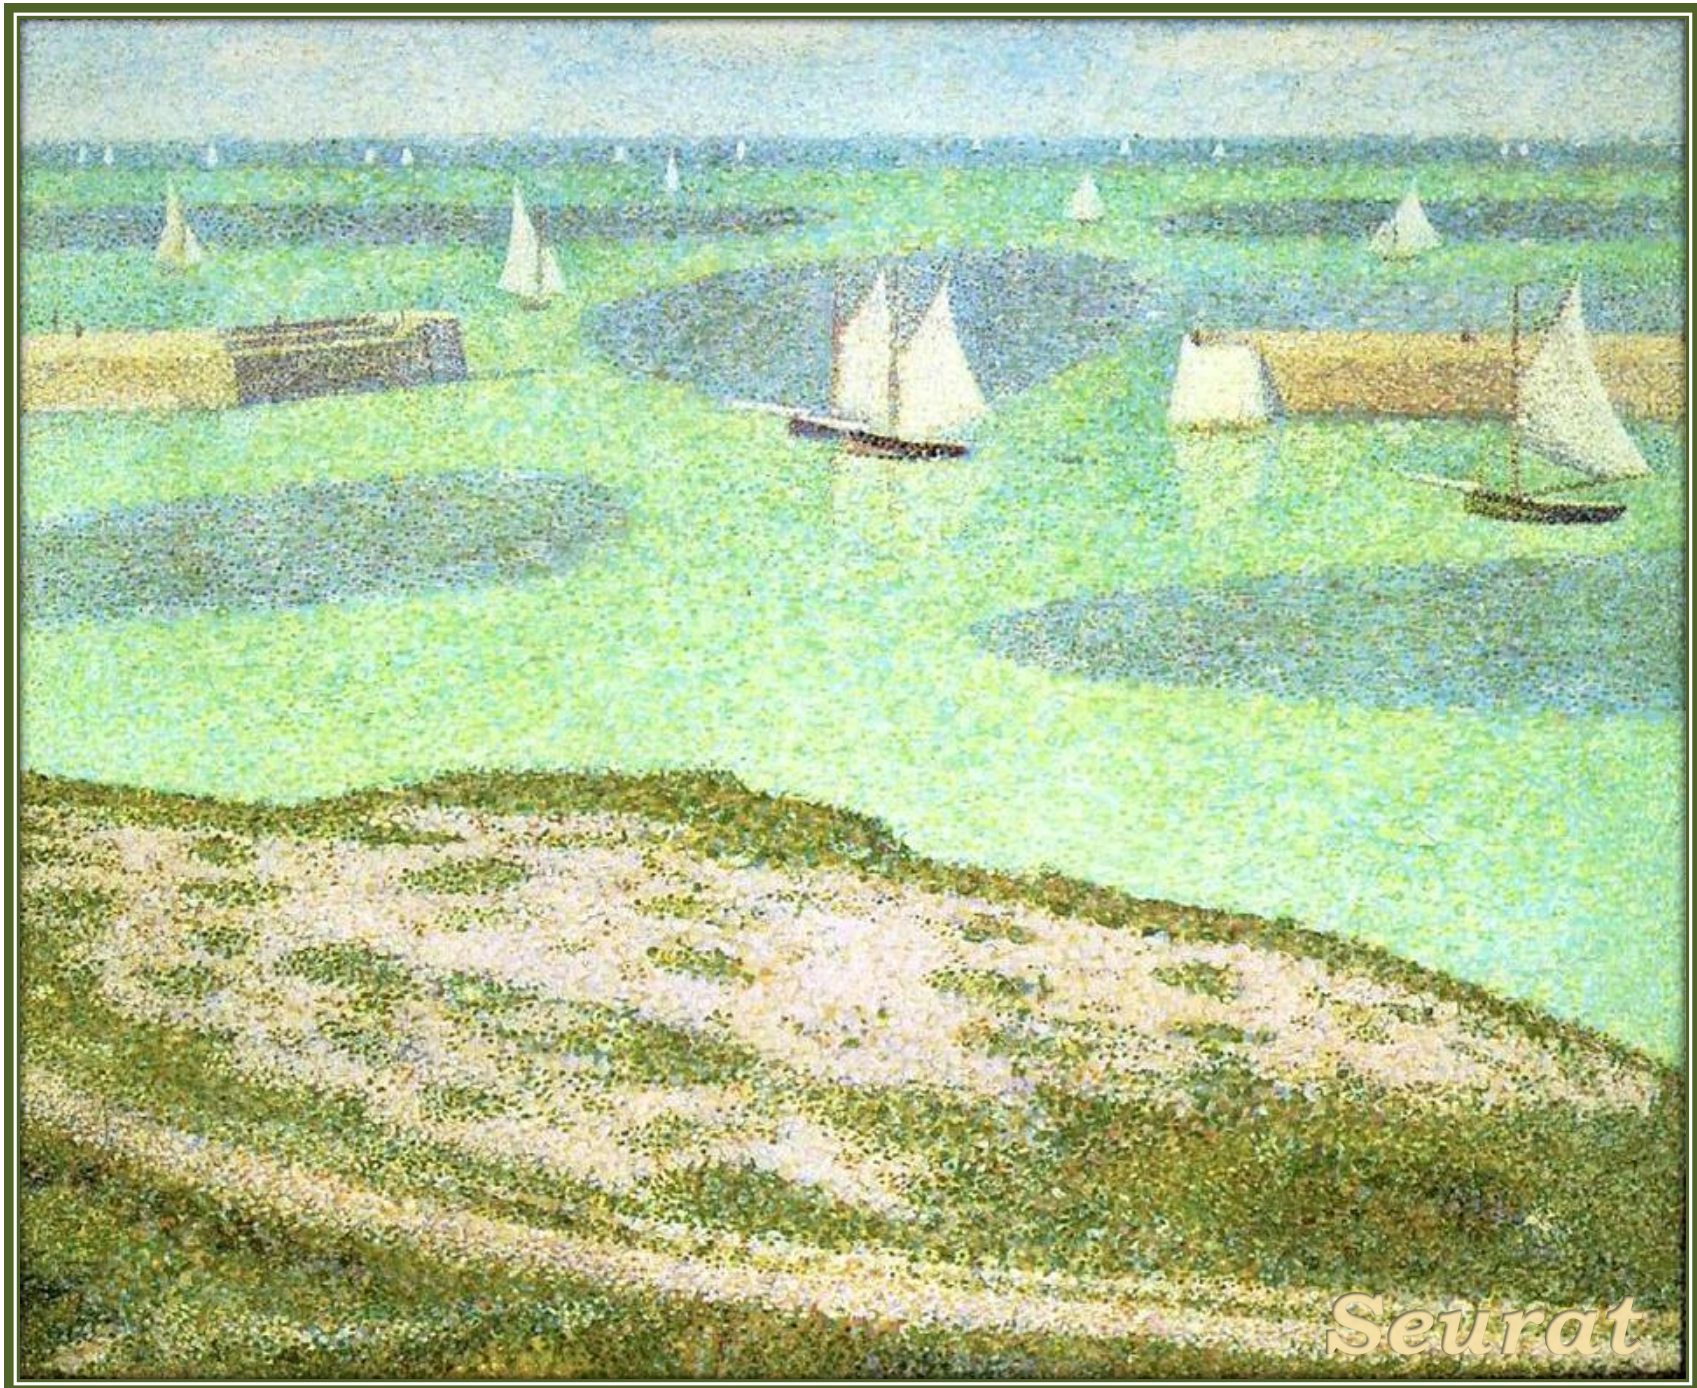

*Landscape in the ile-de-France, 1881-1882*

*Seurat*

Oil on canvas

*The Mower, 1881-1882*

Oil on wood

*Georges Seurat*

*The Stonebreaker, 1882*

Oil on wood

# *Georges Seurat*

*River Landscape with a Boat, 1884*

Oil on canvas

Georges Seurat

*View of Fort Samson, 1885*

Oil on canvas

*Seurat*

*Low Tide at Grandcamp, 1885*

Seurat

*The Maria, Honfleur, 1886*

*Side Show – La Parade 1887- 88*

*Georges Seurat*

*Fishing Fleet at Port-en-Bessin, 1888*

*Port-en-Bessin, The Outer Harbor, Low Tide, 1888*

Seurat

*Sunday at Port-en-Bessin, 1888*

*Seurat*

*Port-en-Bessin Entrance to the Harbor, 1888*

Seurat

*The Seine at La Grande Jatte in the Spring, 1888*

*Georges Seurat*

*The Seine at Le Grande Jatte, 1888*

*Seurat*

*The Channel of Gravelines, Petit Fort Philippe, 1890*