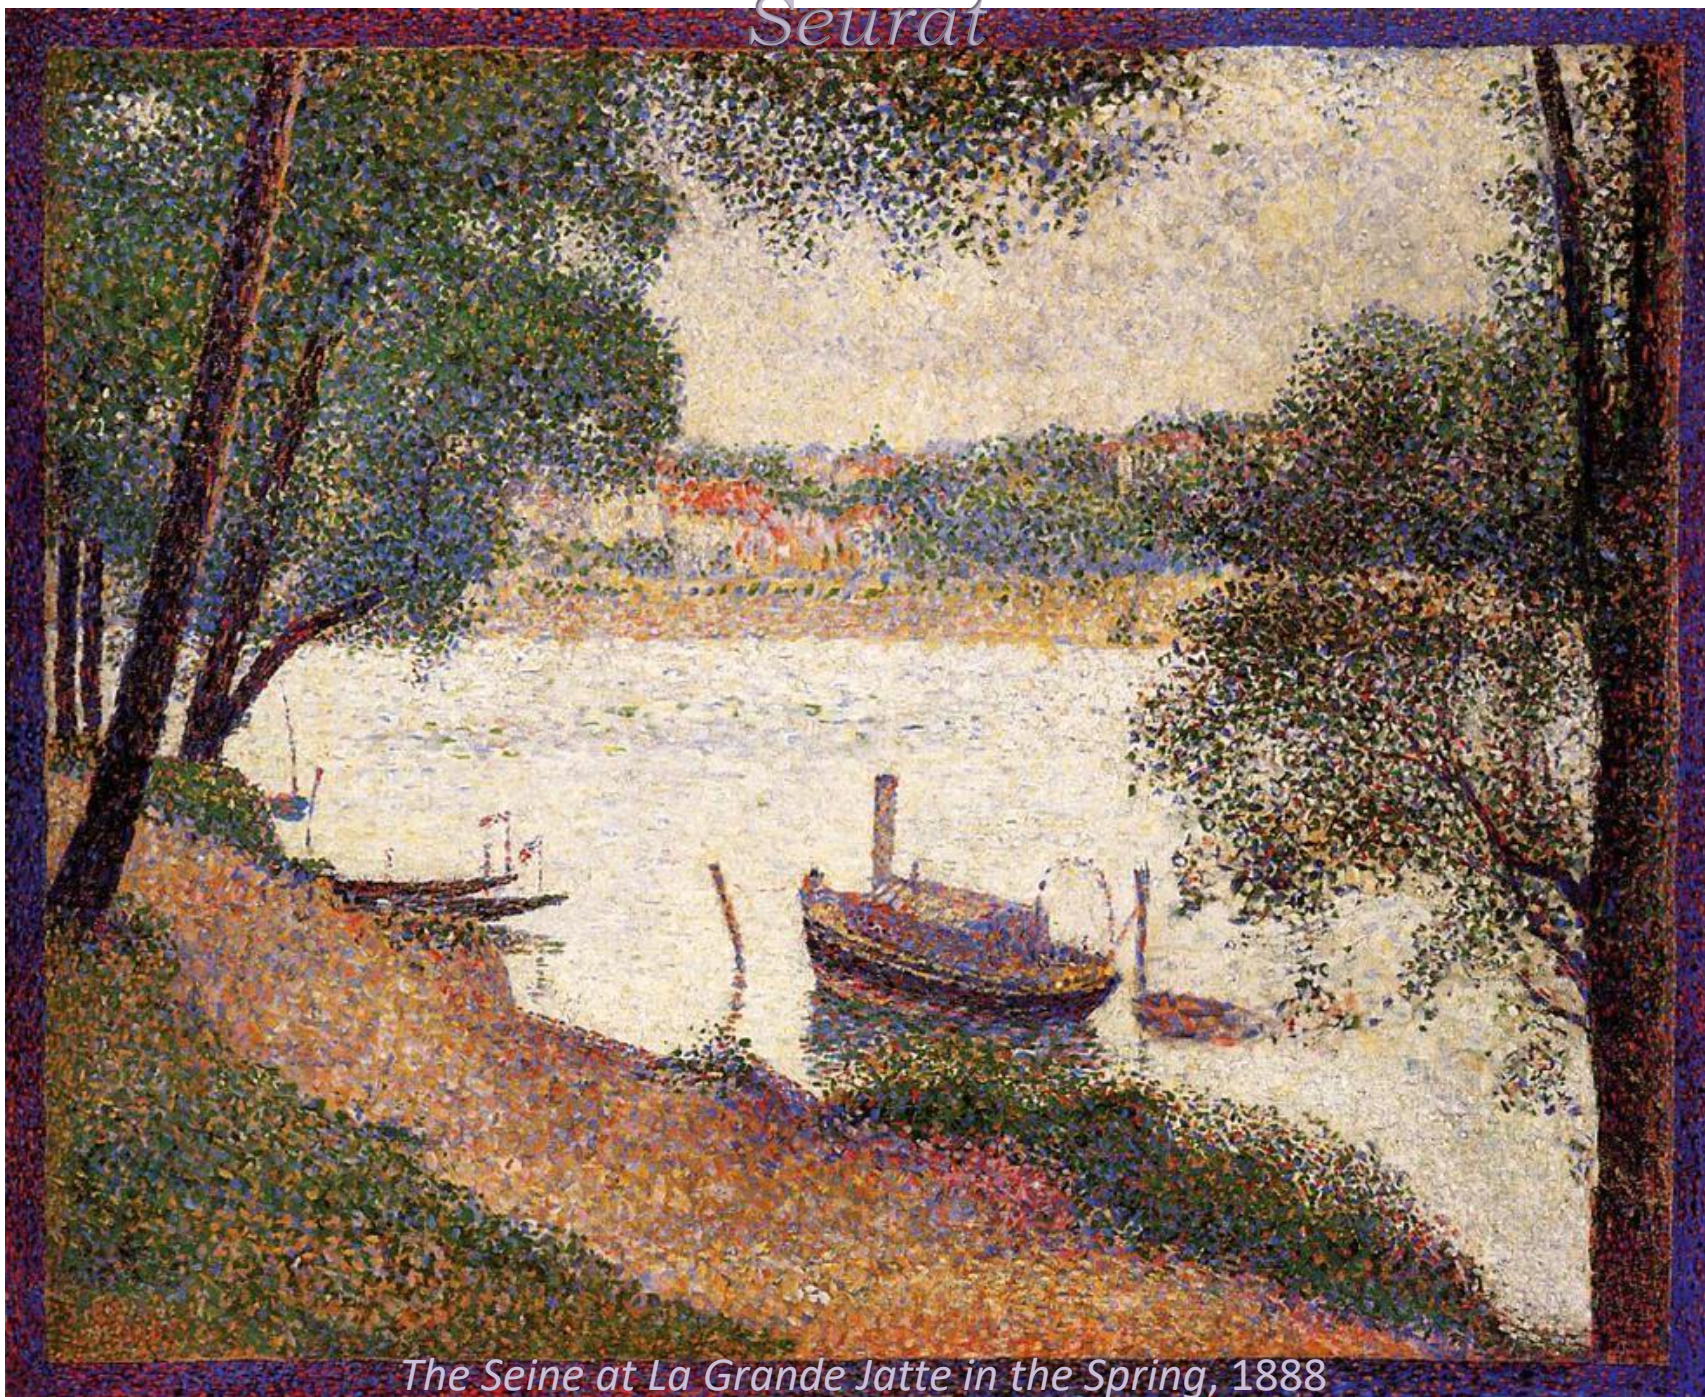

*Landscape in the ile-de-France, 1881-1882*

*Seurat*

Oil on canvas

*The Mower, 1881-1882*

Oil on wood

*Georges Seurat*

*The Stonebreaker, 1882*

Oil on wood

Oil on canvas

*Seurat*

*Race in Grandcamp, 1885*

Oil on canvas

*The Bec du Hoc, Grandcamp, 1885*

Seurat

*Hospice and Lighthouse, Honfleur, 1886*

Oil on canvas

Seurat

*The Maria, Honfleur, 1886*

*Side Show – La Parade 1887- 88*

*Georges Seurat*

*Fishing Fleet at Port-en-Bessin, 1888*

*Port-en-Bessin, The Outer Harbor, Low Tide, 1888*

Seurat

*Sunday at Port-en-Bessin, 1888*

*Seurat*

*Port-en-Bessin Entrance to the Harbor, 1888*

Seurat

*The Seine at La Grande Jatte in the Spring, 1888*

*Georges Seurat*

*The Seine at Le Grande Jatte, 1888*

*Seurat*

*The Channel of Gravelines, Petit Fort Philippe, 1890*