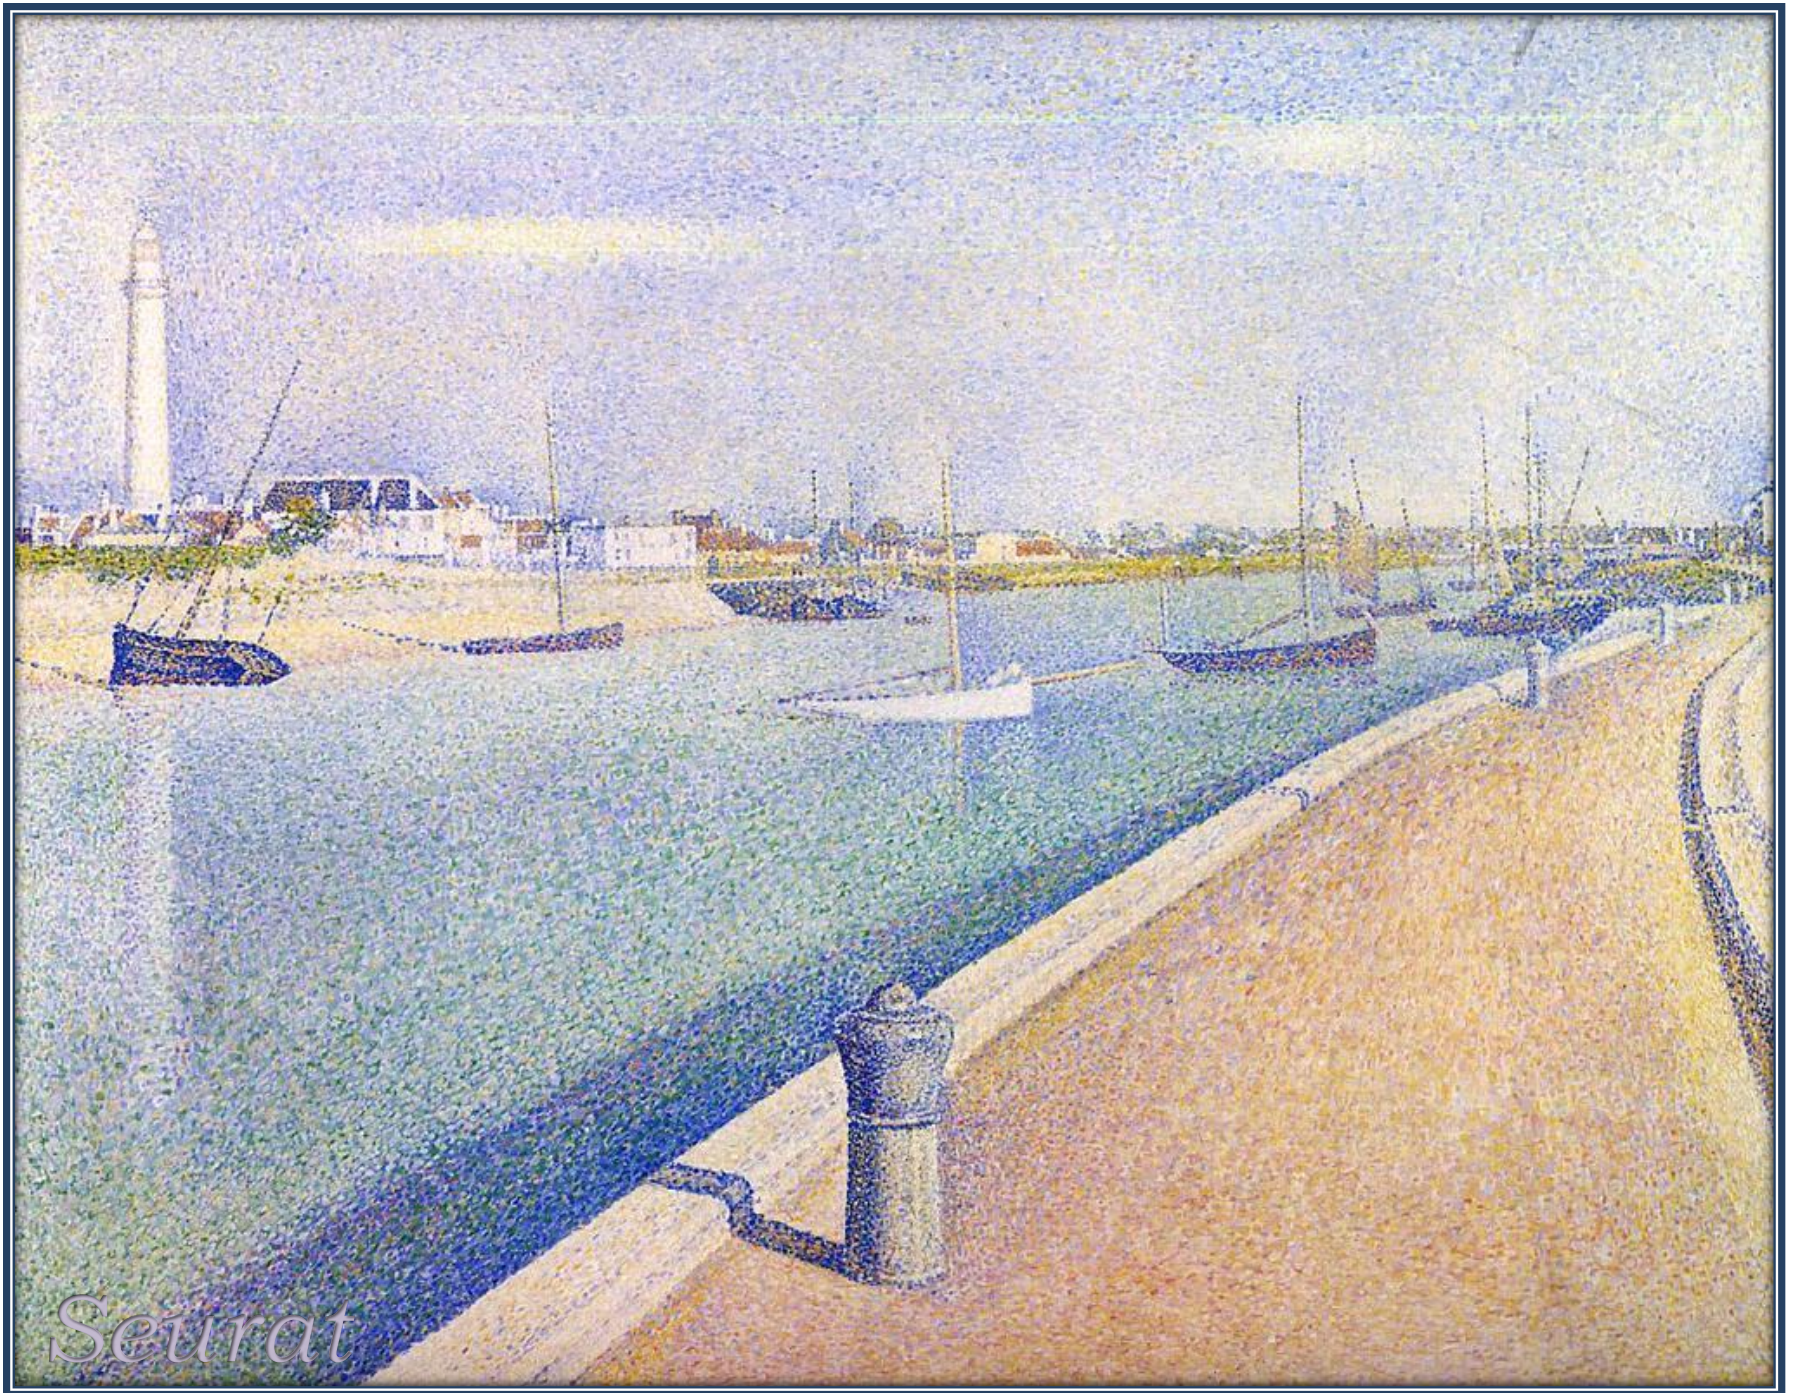

# *Georges Seurat*

*River Landscape with a Boat, 1884*

Oil on canvas

Georges Seurat

*View of Fort Samson, 1885*

Oil on canvas

*Seurat*

*Low Tide at Grandcamp, 1885*

Oil on canvas

*Seurat*

*Race in Grandcamp, 1885*

Oil on canvas

*The Bec du Hoc, Grandcamp, 1885*

Seurat

*Hospice and Lighthouse, Honfleur, 1886*

Oil on canvas

*Seurat*

*Port-en-Bessin Entrance to the Harbor, 1888*

Seurat

*The Seine at La Grande Jatte in the Spring, 1888*

*Georges Seurat*

*The Seine at Le Grande Jatte, 1888*

*Seurat*

*The Channel of Gravelines, Petit Fort Philippe, 1890*