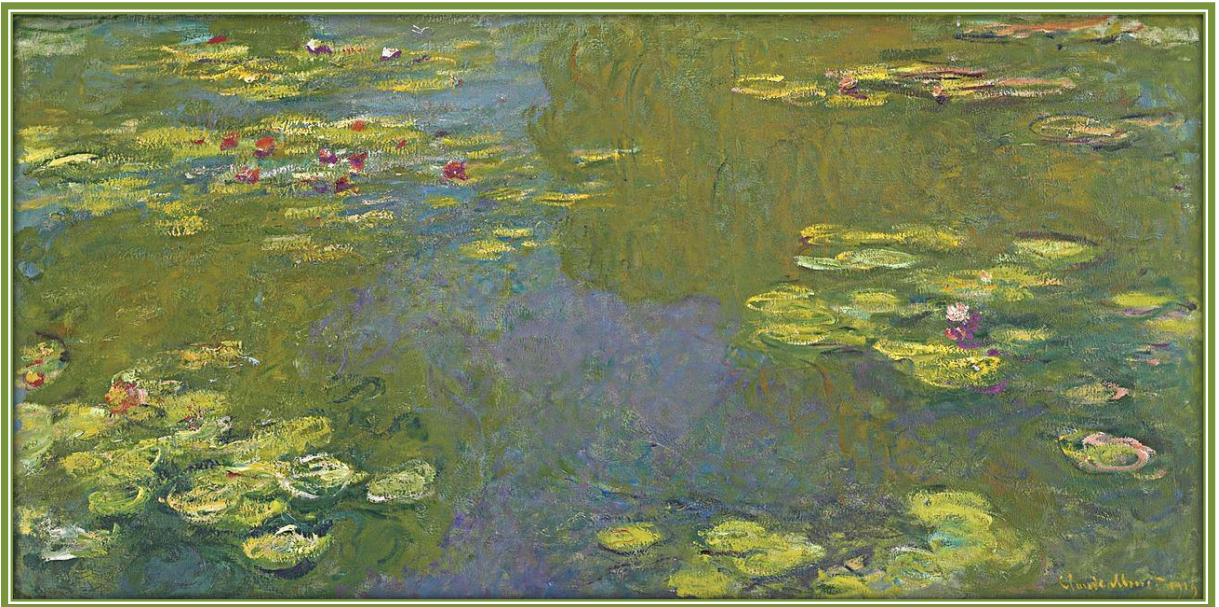

# *Claude Monet*

*Sunflowers, 1880*

*Claude Monet*

# Claude Monet

*Study of a Figure Outdoors (Facing Right), 1886*

*Grainstacks in the Sunlight, Morning Effect, 1890-1891*

# Claude Monet

*Grainstacks, End of Day, Autumn, 1890-1891*

M

O

N

E

T

Above and  
Middle are:  
Both titled:

*Water  
Lilies,  
1919*

*Below::*

*Water  
Lily  
Pond,  
1919*