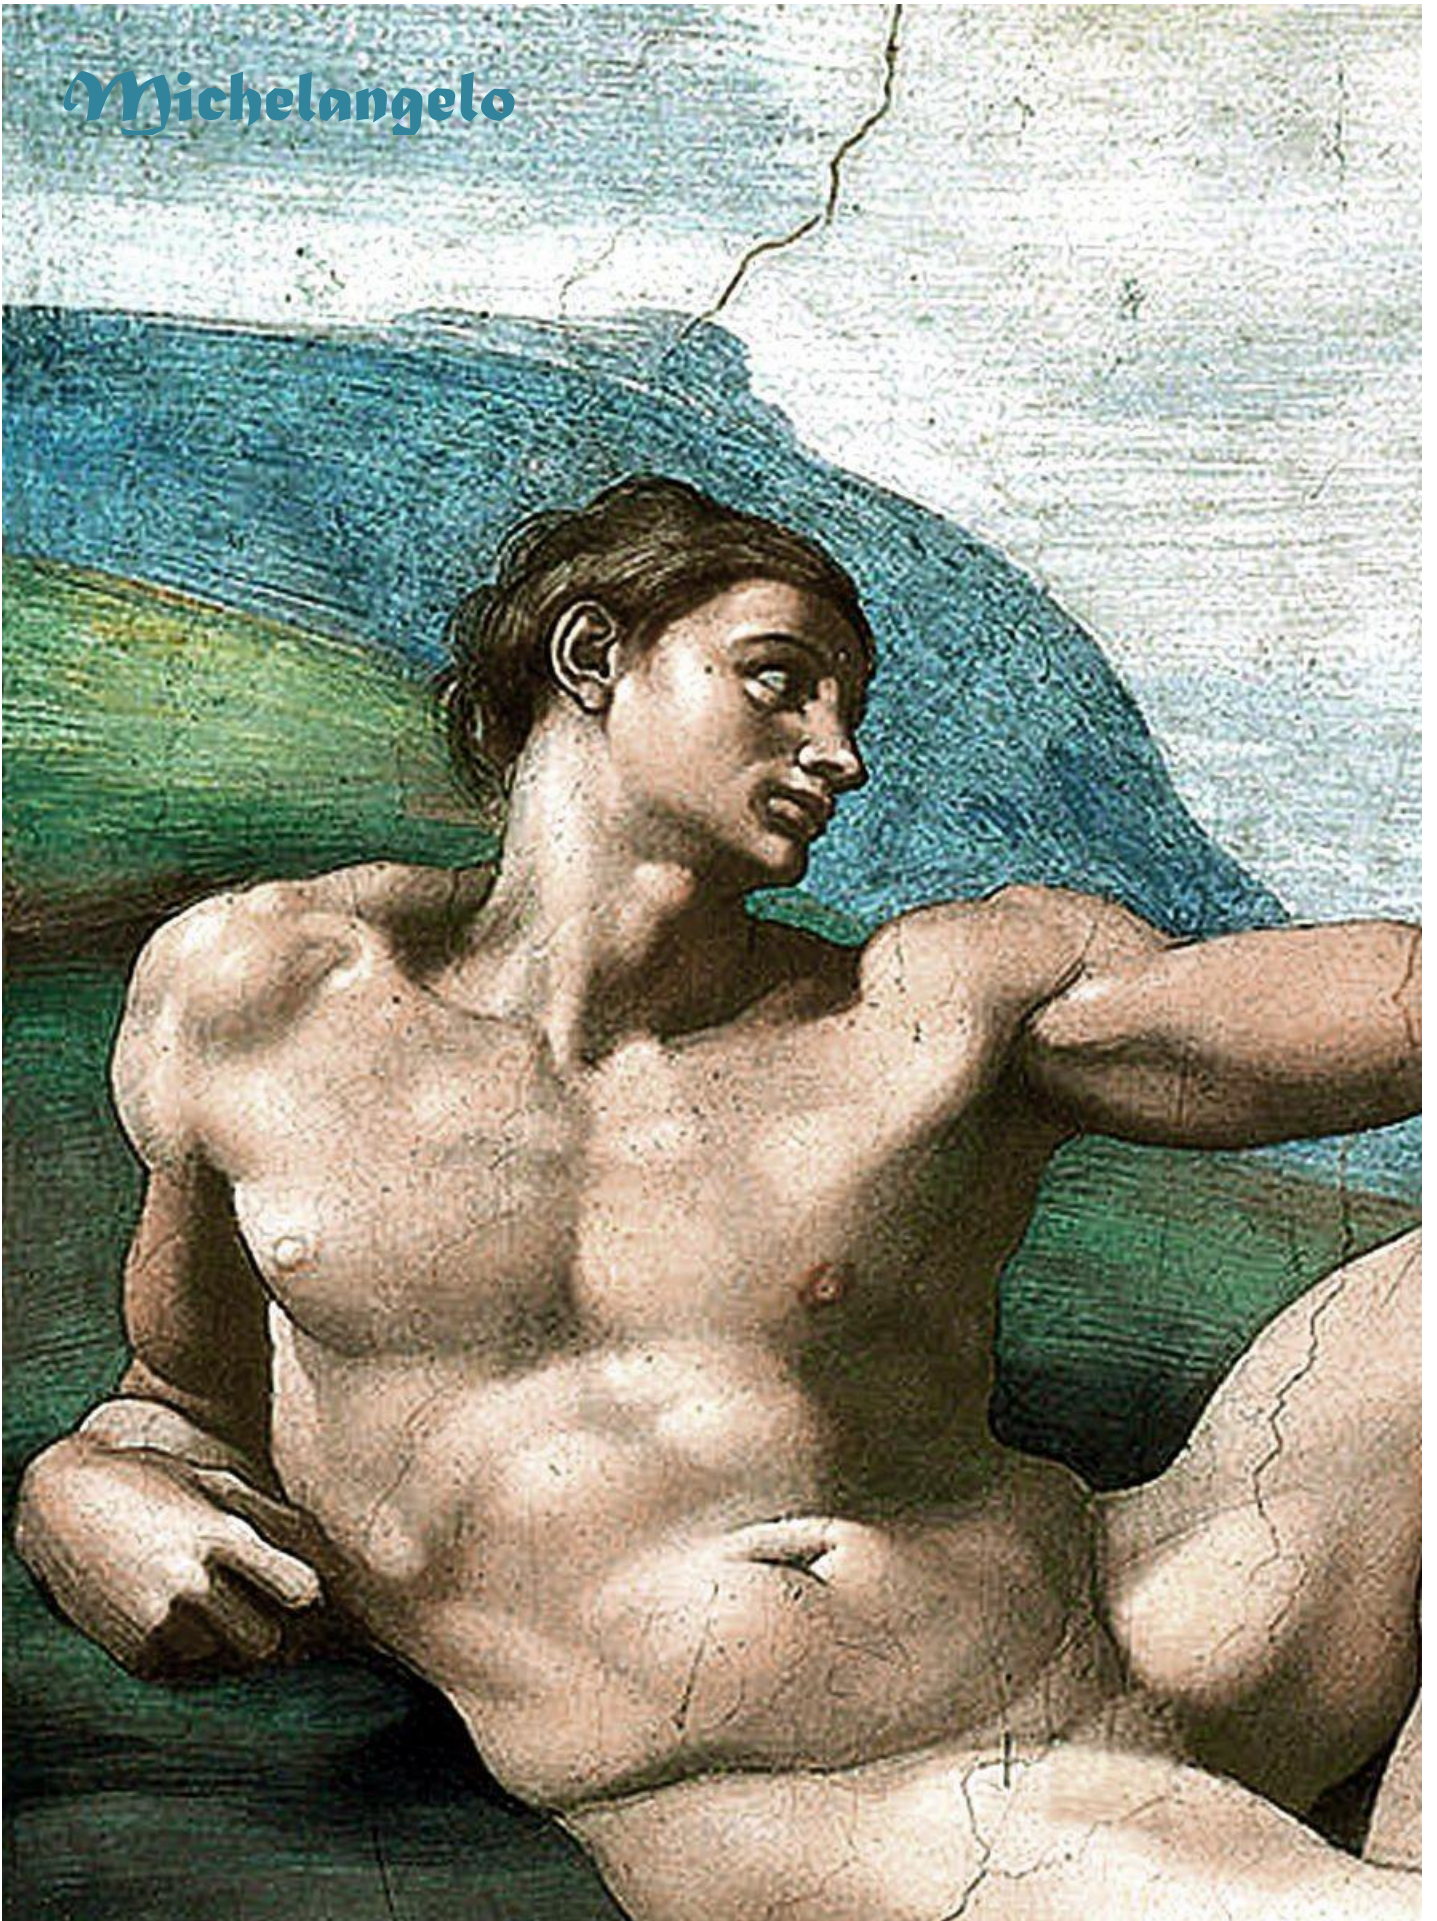

Michelangelo

Michelangelo

Sistine Chapel, Detail: “The image of God in the act of Creation was painted in a single day, and reflects Michelangelo himself in the act of creating the ceiling.”

Michelangelo Buonarroti

Sistine Chapel. 1508 – 1512. Detail of Prophet Jeremiah.

Michelangelo Buonarroti
Sistine Chapel, Detail: The Libyan Sibyl

Michelangelo Buonarroti

Sistine Chapel. 1508–1512. Creation of Adam, Detail

Michelangelo Buonarroti – *Sistine Chapel: View towards Entrance*

Michelangelo

Dome of St. Peter's Basilica. Completed after his 1564 death.

Michelangelo

Pope Julius II, 1511-1512

Michelangelo

Self Portrait, about 1540

Michelangelo

Florentine Pietà, 1547 -1553 (72 - 78).

The Deposition also known as *The Florentine Pietà*

(also called the *Bandini Pietà* or
The Lamentation over the Dead Christ)

Marble sculpture by Michelangelo, 1547 - 1553.

The sculpture depicts four figures – the dead body of Jesus Christ, newly taken down from the Cross, Nicodemus (or possibly Joseph of Arimathea), Mary Magdalene and the Virgin Mary. The sculpture is housed in the Museo dell'Opera del Duomo in Florence.