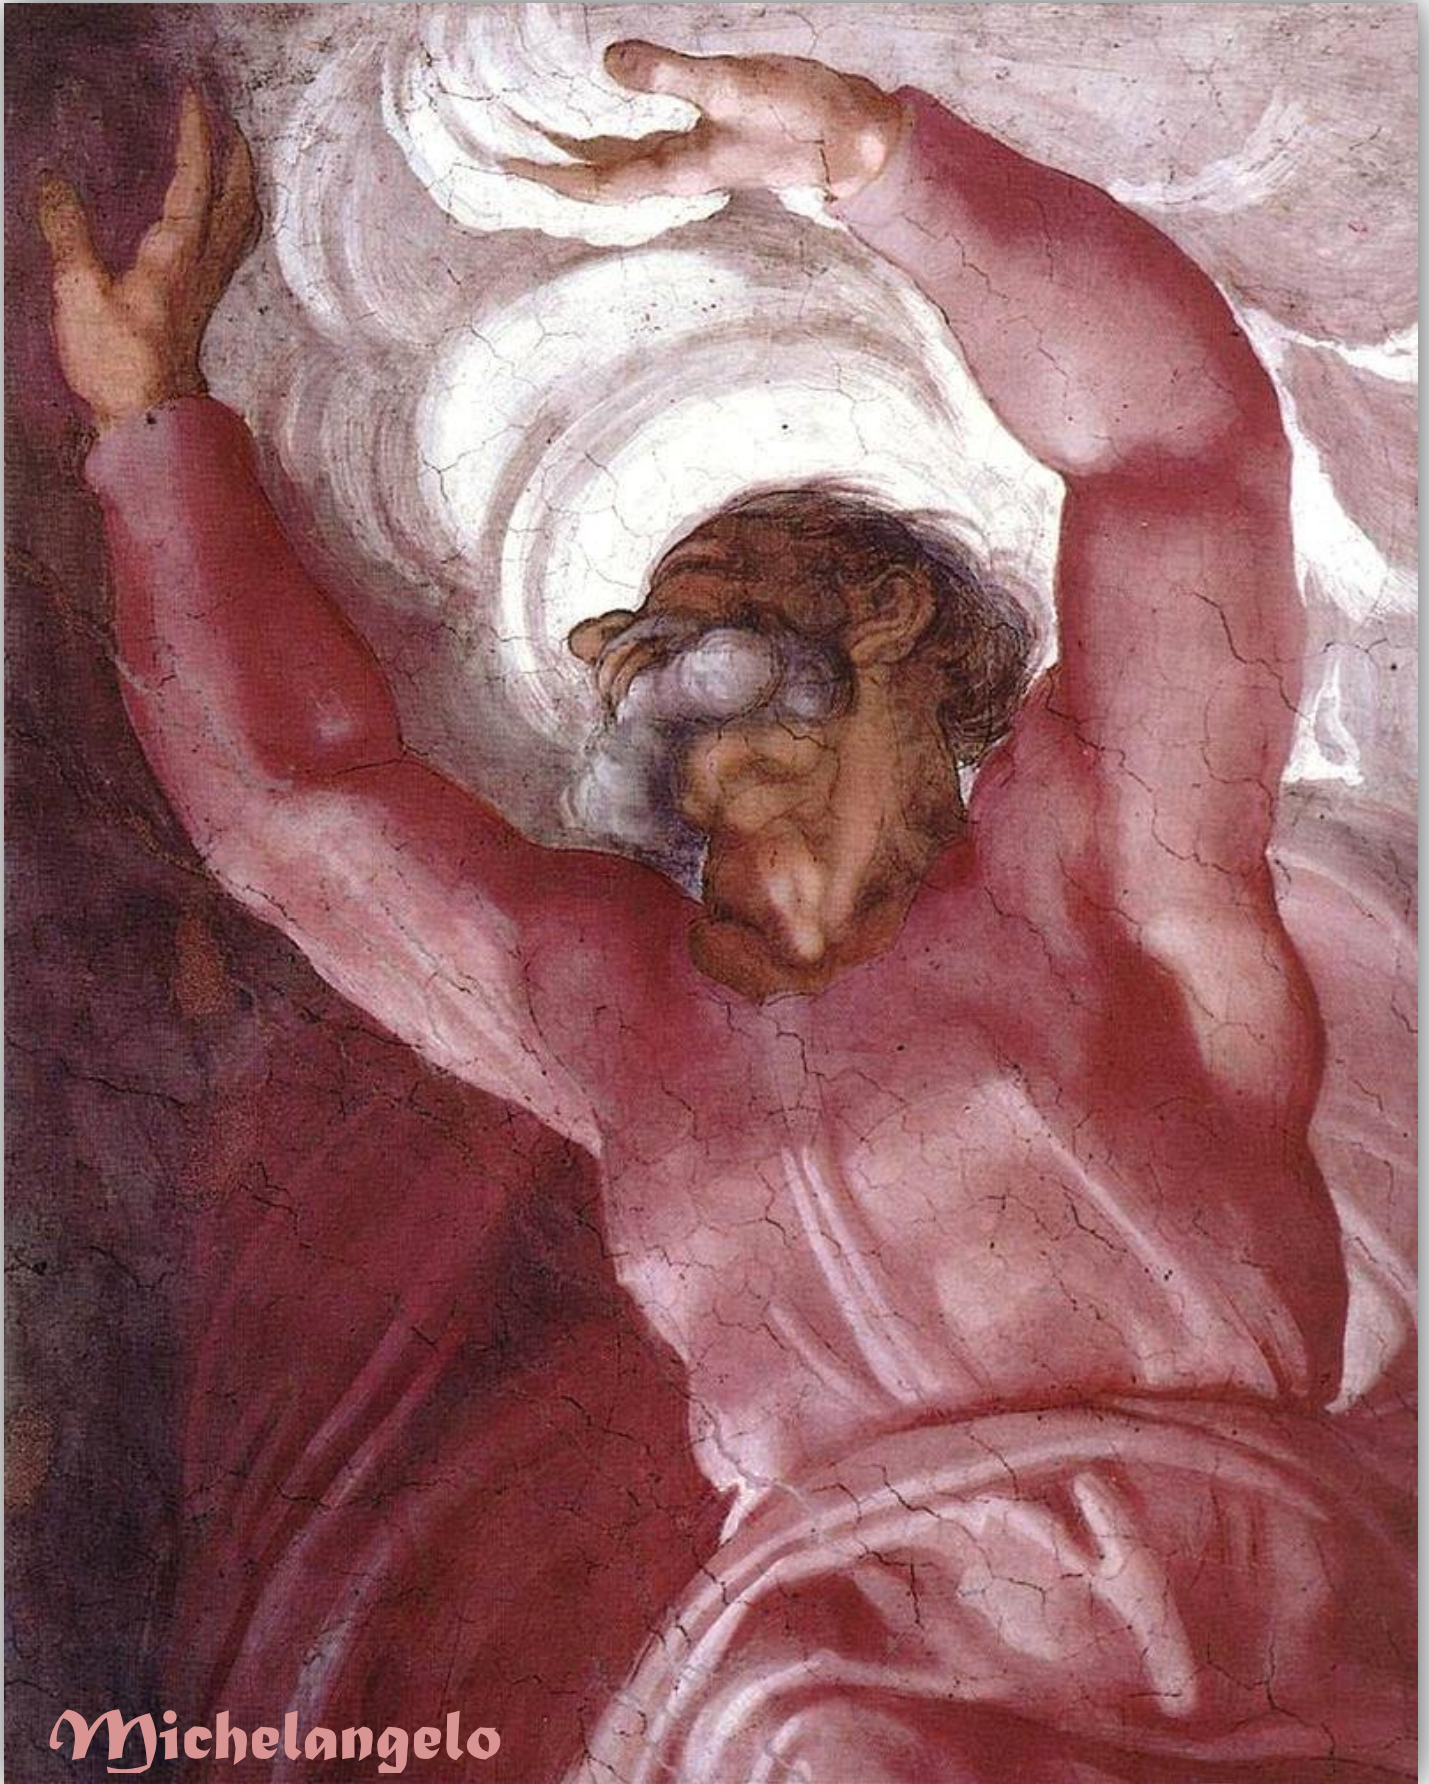

Michelangelo

Michelangelo

Sistine Chapel, Detail: “The image of God in the act of Creation was painted in a single day, and reflects Michelangelo himself in the act of creating the ceiling.”

Michelangelo Buonarroti

Sistine Chapel. 1508 – 1512. Detail of Prophet Jeremiah.

Michelangelo Buonarroti
Sistine Chapel, Detail: The Libyan Sibyl

Michelangelo Buonarroti

Sistine Chapel. 1508–1512. Creation of Adam, Detail

Michelangelo Buonarroti – *Sistine Chapel: View towards Entrance*

Michelangelo

Dome of St. Peter's Basilica. Completed after his 1564 death.

Michelangelo

Pope Julius II, 1511-1512

Michelangelo

Self Portrait, about 1540

Michelangelo

Florentine Pietà, 1547 -1553 (72 - 78).

The Deposition also known as *The Florentine Pietà*

(also called the *Bandini Pietà* or
The Lamentation over the Dead Christ)

Marble sculpture by Michelangelo, 1547 - 1553.

The sculpture depicts four figures – the dead body of Jesus Christ, newly taken down from the Cross, Nicodemus (or possibly Joseph of Arimathea), Mary Magdalene and the Virgin Mary. The sculpture is housed in the Museo dell'Opera del Duomo in Florence.